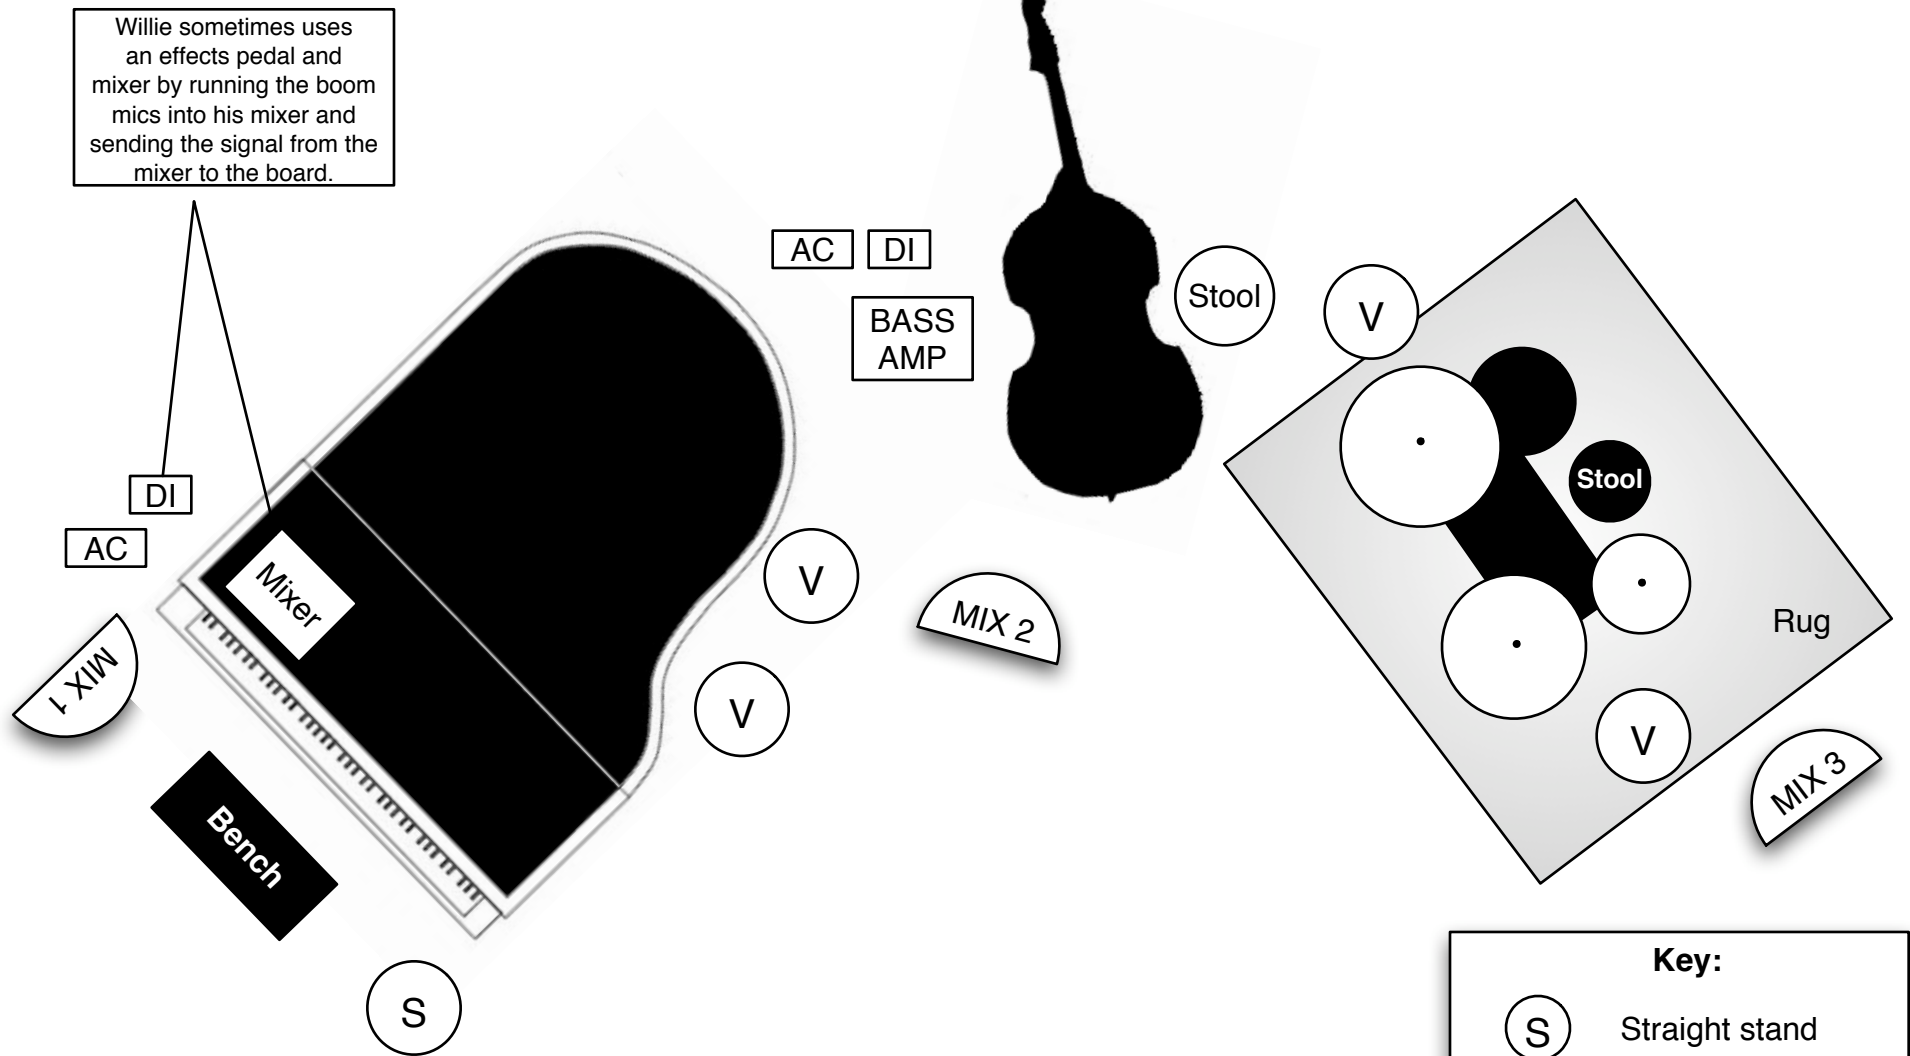

# Katahdin's Edge - Stage Plot

20'

Personnel:  
Willie Myette - Piano  
John Funkhouser - Bass  
Mike Connors - Drums

www.jazzontheedge.com  
401-439-9730

Promotion: Mixed Media  
401-942-8025

**Key:**

- (S) Straight stand
- (V) Boom stand
- [DI] Direct Box
- [AC] Power (2 outlets)